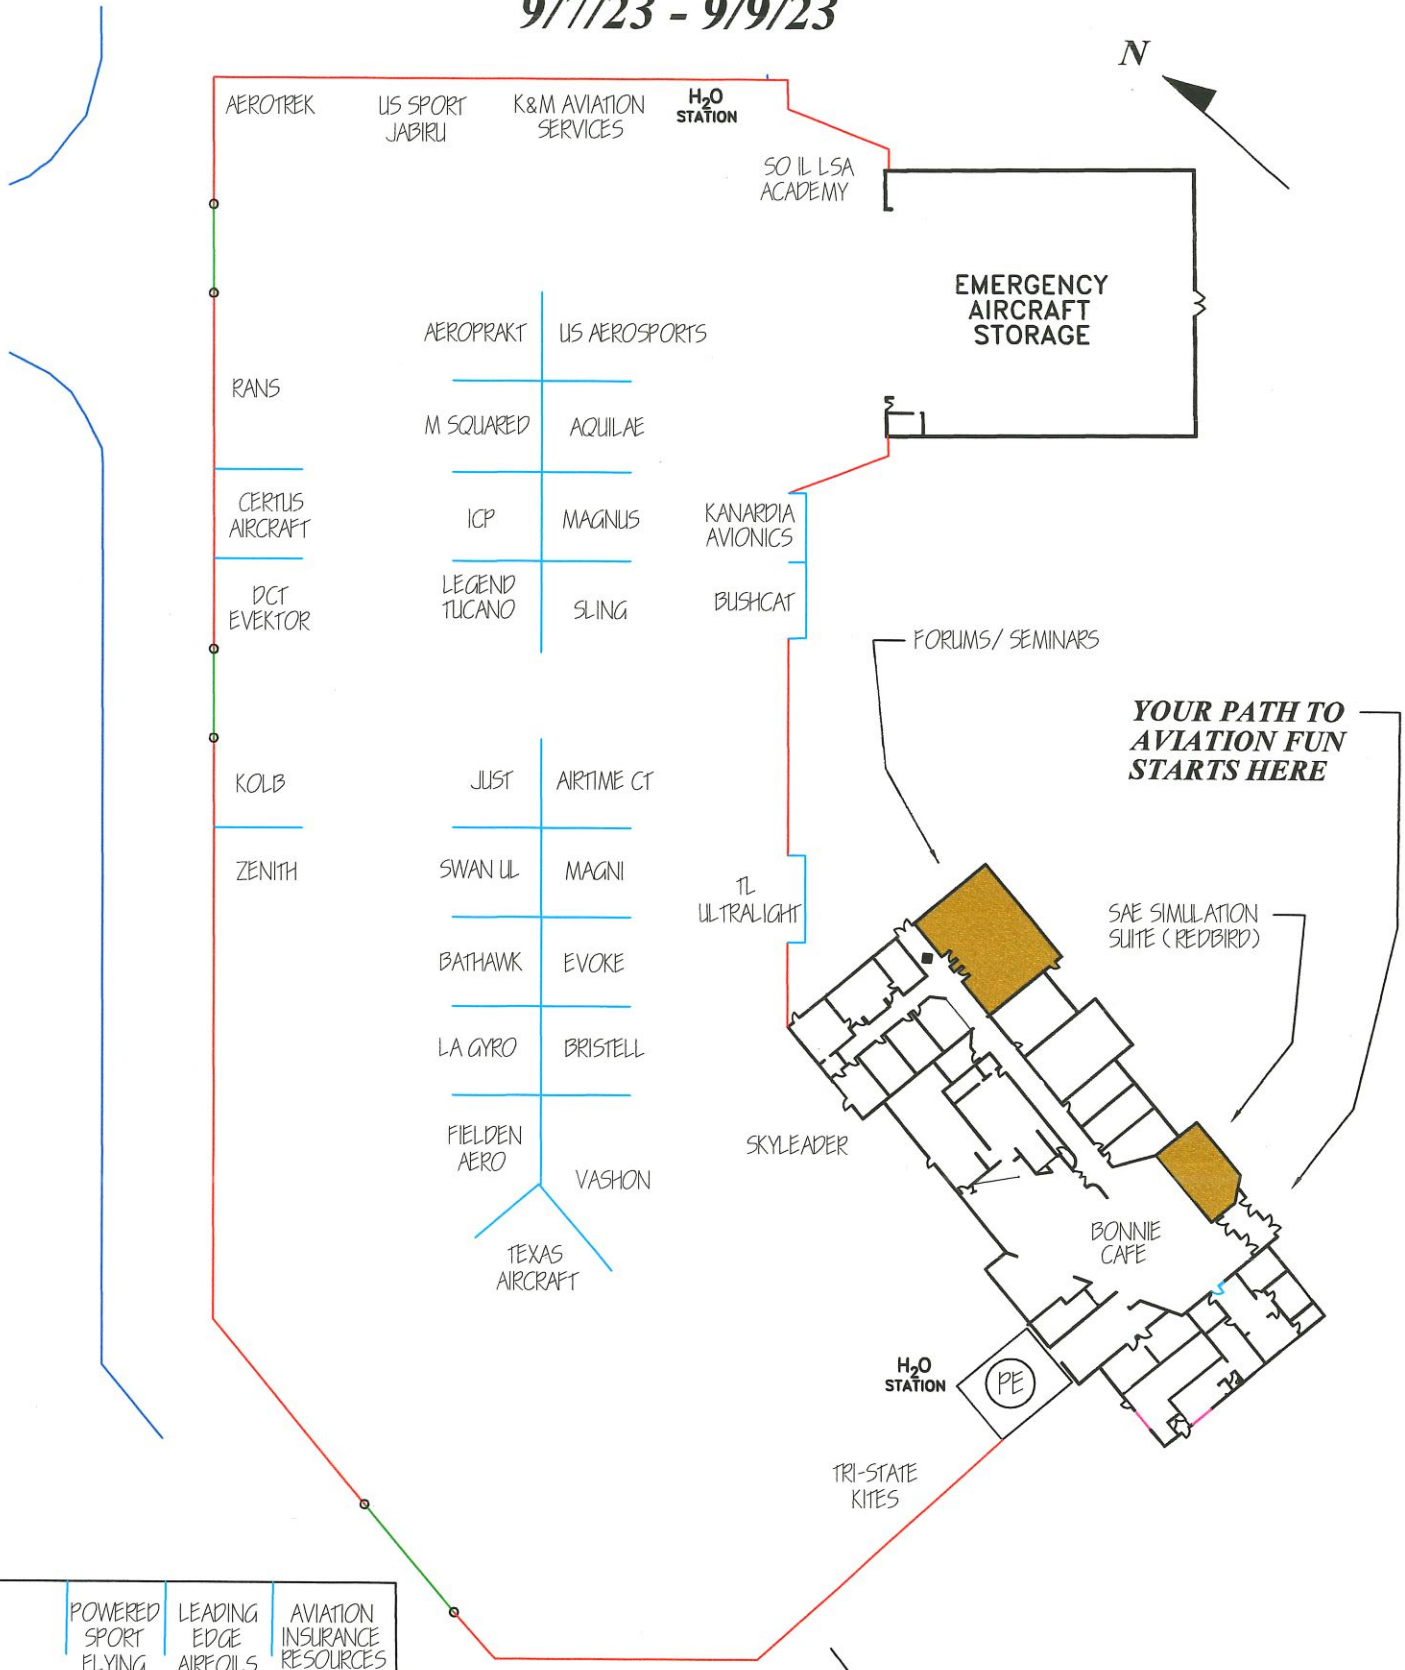

# MIDWEST LSA EXPO SITE PLAN

9/7/23 - 9/9/23

**YOUR PATH TO AVIATION FUN STARTS HERE**

POWERED SPORT FLYING	LEADING EDGE AIRFOILS	AVIATION INSURANCE RESOURCES
	MISSION AVIATION FELLOWSHIP	FLIGHTS FOR CHRIST

**PE PATIO EXHIBITORS**

**MIDWEST LSA EXPO AND THE EXHIBITORS SHOWN MAKE NO APPEARANCE GUARANTEES.**

KR GATHERING RAMP