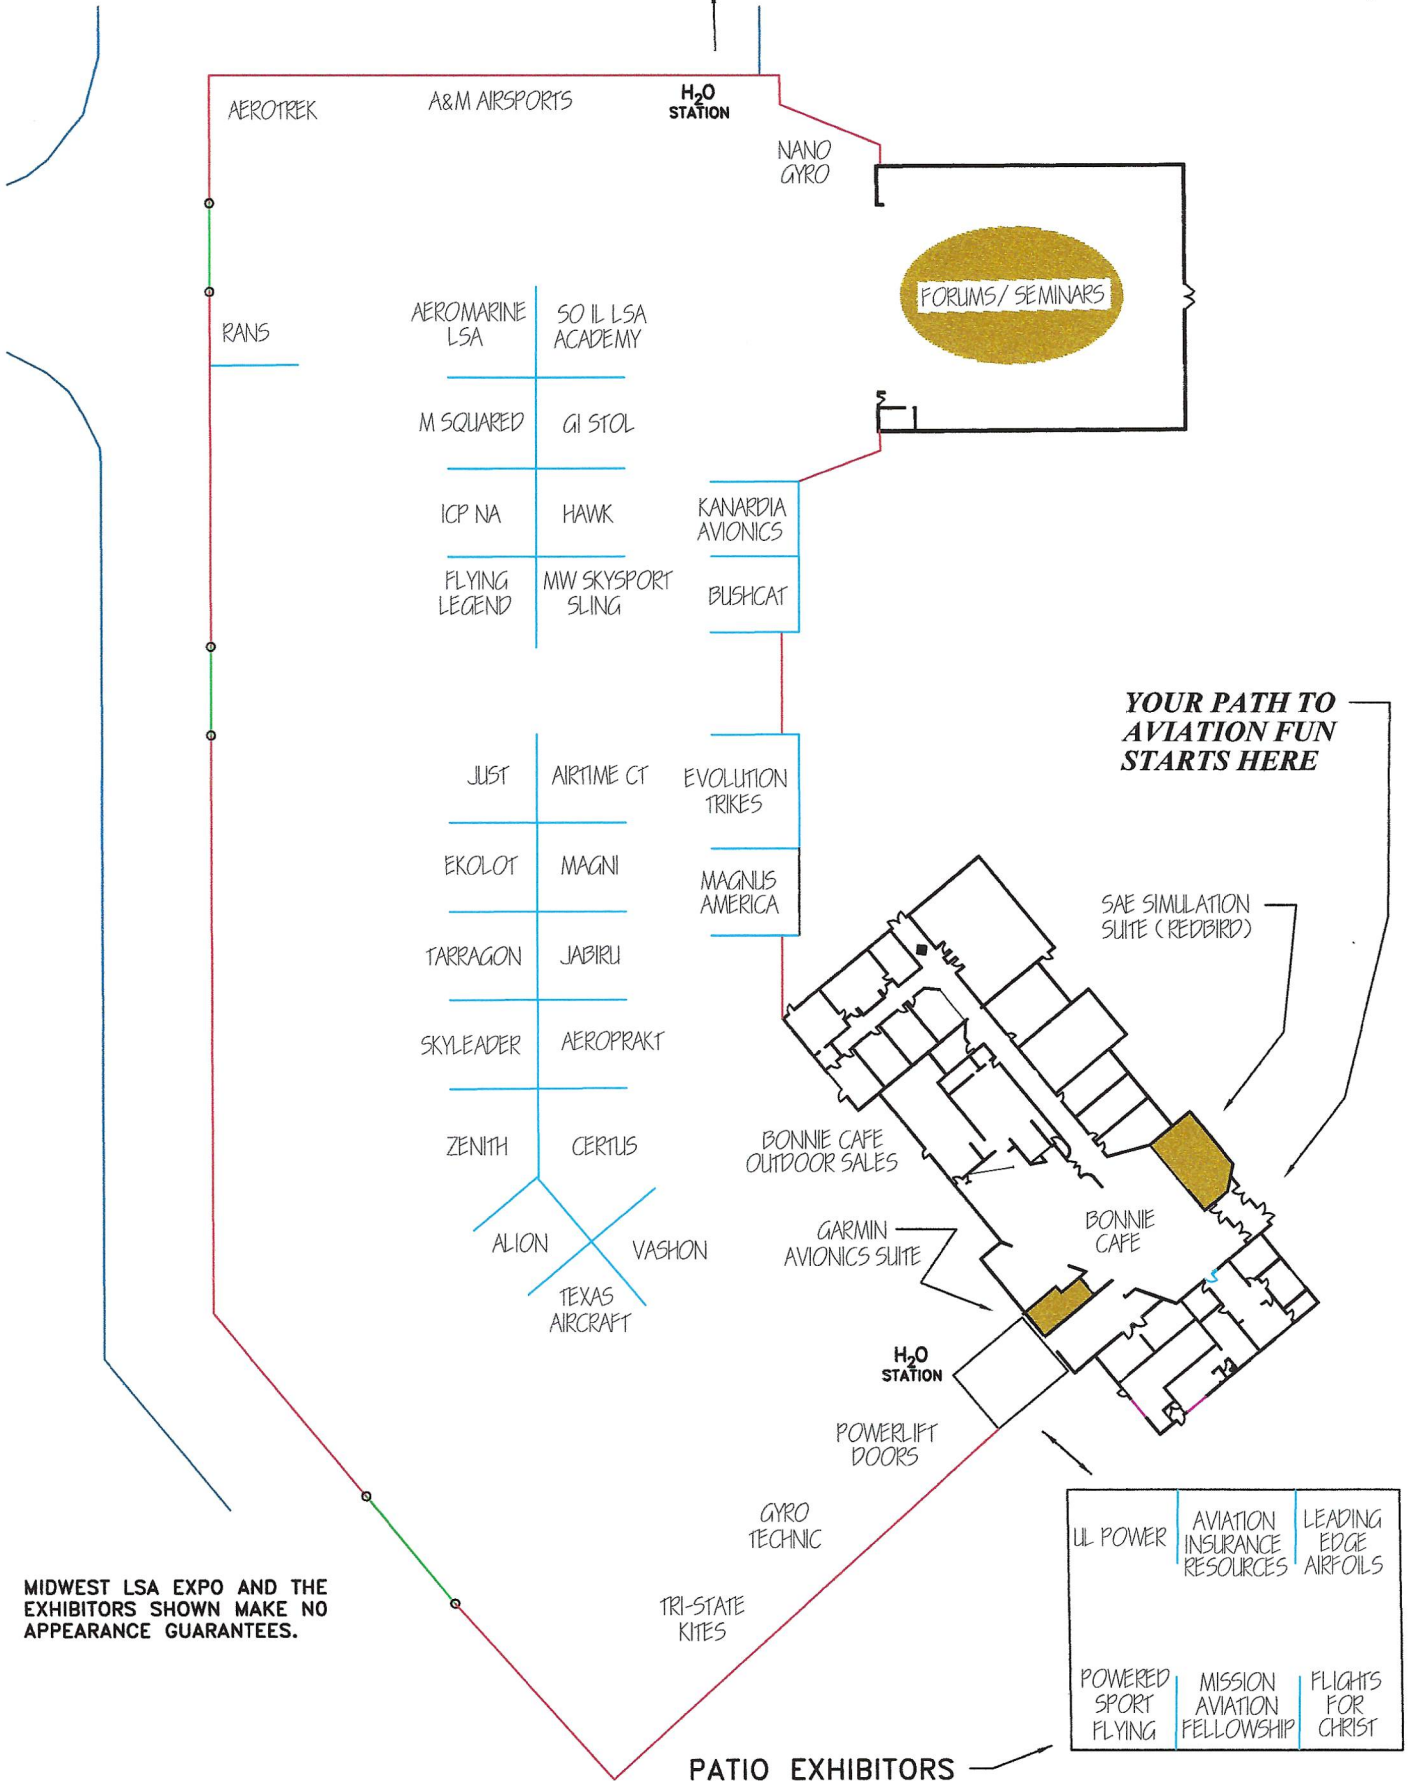

MIDWEST LSA EXPO SITE PLAN

9/9/21 - 9/11/21

TO FBO & TRANSIENT PARKING

MIDWEST LSA EXPO AND THE EXHIBITORS SHOWN MAKE NO APPEARANCE GUARANTEES.

PATIO EXHIBITORS